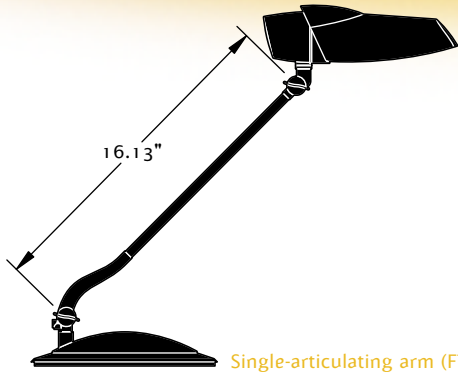

Foxglove

FT20 personal task light

Single-articulating arm (FT20 S)

Double-articulating arm (FT20 D)

Base models

base number	watts
FT20 S	20
FT20 D	20

Performance test installation data

base number	FT20 S
lamp	20 watt CFL 27K
ballast	self-ballasted lamp
power factor	NPF
reflector	specular metal
measured plane	72" length x 24" width
face of light to work surface	15"