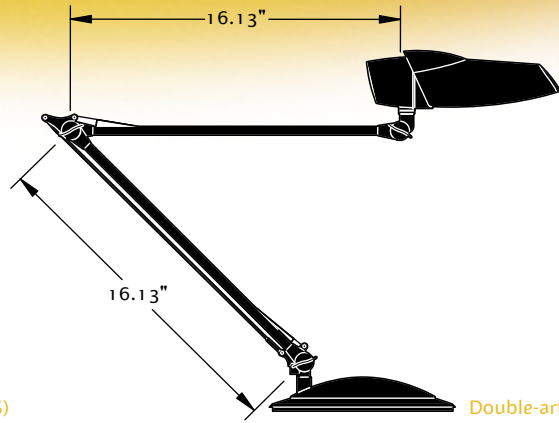

Foxglove

FT20 personal task light

Single-articulating arm (FT20 S)

Double-articulating arm (FT20 D)

Base models

base number	watts
FT20 S	20
FT20 D	20

Performance test installation data

base number	FT20 S
lamp	20 watt CFL 27K
ballast	self-ballasted lamp
power factor	NPF
reflector	specular metal
measured plane	72" length x 24" width
face of light to work surface	15"