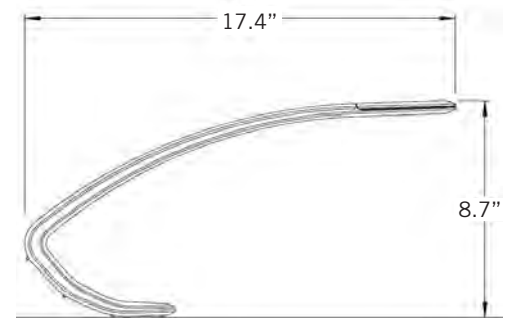

DESIGN SERIES OPTIONS

CLASSIC SERIES

- automatic turn off after 10 hours
- touch-and-hold dimming
- corded power supply
- available in white finish only

PERFORMANCE SERIES

- touch-and-hold dimming
- soft touch finish
- occupancy sensor
- dedicated USB charge port
- corded power supply

DESIGNER SERIES

- touch-and-hold dimming
- soft touch finish
- occupancy sensor
- dedicated USB charge port
- corded power supply
- rechargeable 6-hour lithium ion battery

ORDERING INFORMATION

	DESCRIPTION	CODE
Step 1: Select series	Classic series	AMBLE.AW
	Performance series	AMBLE.OS.USB
	Designer series	AMBLE.OS.USB.BATT
Step 2: Select color (Performance and Designer series only)	Black finish	+.BK
	Silver finish	+.SV
	Ash Gray finish	+.AG
	White finish	+.AW

AMBLE

Environmental considerations:

- Made with fully-recyclable polymer housing and aluminum
- Lower power consumption
- Mercury-free LEDs
- LEED credit eligibility

*Footcandle plots are available at www.lightcorp.com/products/desk/amble.