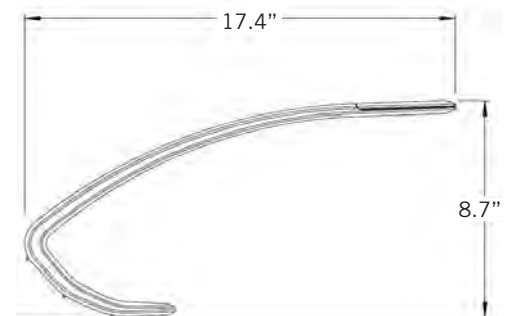

DESIGN SERIES OPTIONS

CLASSIC SERIES

- automatic turn off after 10 hours
- touch-and-hold dimming
- corded power supply
- available in white finish only

PERFORMANCE SERIES

- touch-and-hold dimming
- soft touch finish
- occupancy sensor
- dedicated USB charge port
- corded power supply

DESIGNER SERIES

- touch-and-hold dimming
- soft touch finish
- occupancy sensor
- dedicated USB charge port
- corded power supply
- rechargeable 6-hour lithium ion battery

ORDERING INFORMATION

	DESCRIPTION	CODE
Step 1: Select series	Classic series	AMBLE.AW
	Performance series	AMBLE.OS.USB
	Designer series	AMBLE.OS.USB.BATT
Step 2: Select color (Performance and Designer series only)	Black finish	+.BK
	Silver finish	+.SV
	Ash Gray finish	+.AG
	White finish	+.AW

AMBLE

Environmental considerations:

- Made with fully-recyclable polymer housing and aluminum
- Lower power consumption
- Mercury-free LEDs
- LEED credit eligibility

*Footcandle plots are available at www.lightcorp.com/products/desk/amble.