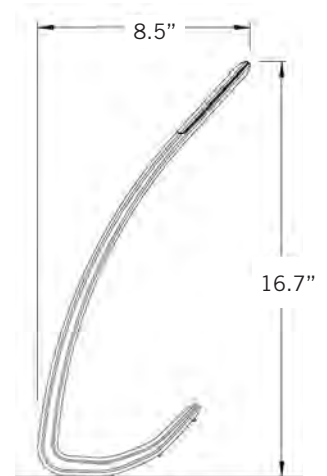

DESIGN SERIES OPTIONS

CLASSIC SERIES

- automatic turn off after 10 hours
- touch-and-hold dimming
- corded power supply
- available in white finish only

PERFORMANCE SERIES

- touch-and-hold dimming
- soft touch finish
- occupancy sensor
- dedicated USB charge port
- corded power supply

DESIGNER SERIES

- touch-and-hold dimming
- soft touch finish
- occupancy sensor
- dedicated USB charge port
- corded power supply
- rechargeable 6-hour lithium ion battery

ORDERING INFORMATION

	DESCRIPTION	CODE
Step 1: Select series	Classic series	AMBLE.AW
	Performance series	AMBLE.OS.USB
	Designer series	AMBLE.OS.USB.BATT
Step 2: Select color (Performance and Designer series only)	Black finish	+.BK
	Silver finish	+.SV
	Ash Gray finish	+.AG
	White finish	+.AW

AMBLE

Environmental considerations:

- Made with fully-recyclable polymer housing and aluminum
- Lower power consumption
- Mercury-free LEDs
- LEED credit eligibility

*Footcandle plots are available at www.lightcorp.com/products/desk/amble.