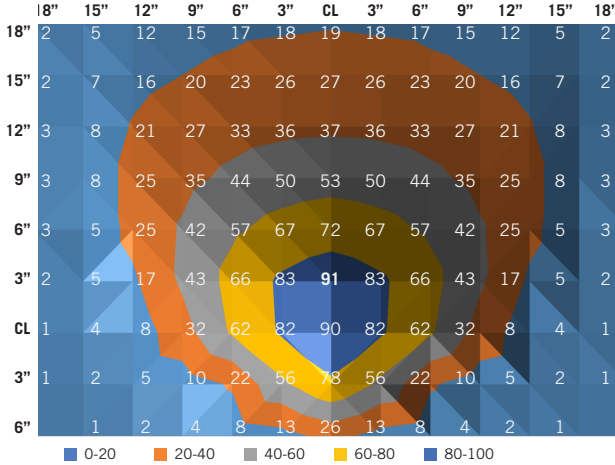

# AMBLE FOOTCANDLE PLOTS

**HIGH POSITION**

Measured in desktop footcandles at 14.5" above the work surface

**LOW POSITION**

Measured in desktop footcandles at 8.25" above the work surface

**MID POSITION**

Measured in desktop footcandles at 12" above the work surface