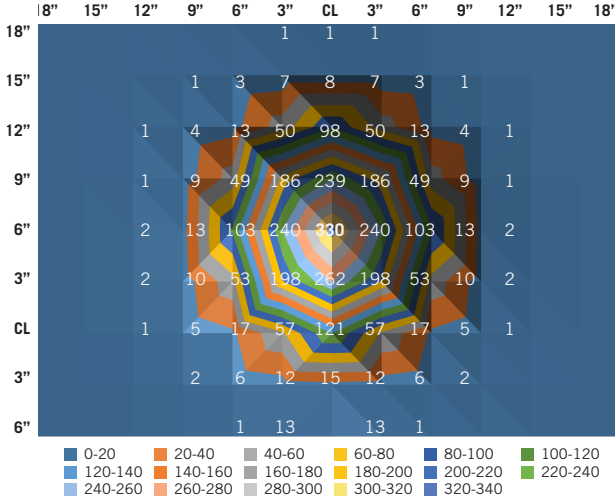

# AMBLE FOOTCANDLE PLOTS

**HIGH POSITION**

Measured in desktop footcandles at 14.5" above the work surface

**LOW POSITION**

Measured in desktop footcandles at 8.25" above the work surface

**MID POSITION**

Measured in desktop footcandles at 12" above the work surface