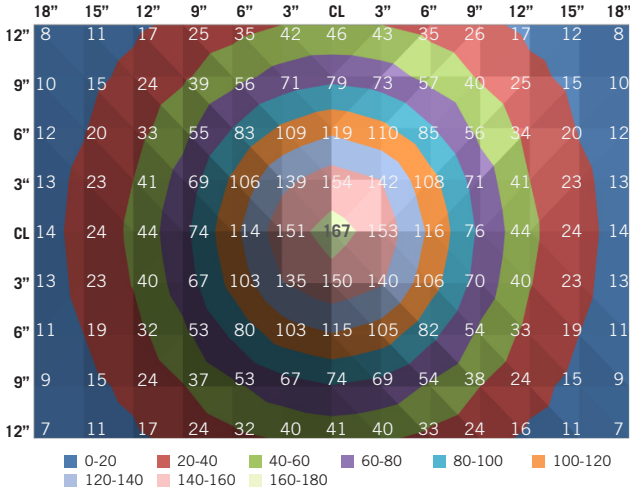

AREY FOOTCANDLE PLOT

Measured in desktop footcandles at 15" above the work surface

1
2
2
2
1
1