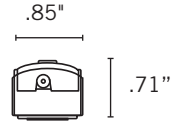

## SPECIFICATIONS

Lengths:	12", 22", 32", 42"
LED rated lifespan:	> 60,000 hours
Color temperature:	3500K
Color rendering index:	83
Standard color:	silver
Materials:	plastic
Power supply:	18-watt wall transformer
Cord:	9' black cord
Mounting:	integrated magnet and screw mount
Certifications:	ETL listed: compliant to UL 153/8750 & CSA C22.2 No. 250.4; TAA; BAA; CEC Title 20
Warranty:	5 years