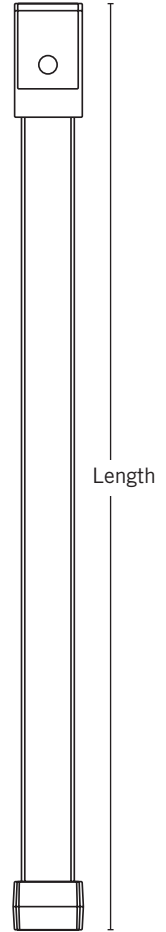

## SPECIFICATIONS

Lengths:	12", 22", 32", 42"
LED rated lifespan:	> 60,000 hours
Color temperature:	3500K
Color rendering index:	83
Standard color:	silver
Materials:	plastic
Power supply:	18-watt wall transformer
Cord:	9' black cord
Mounting:	integrated magnet and screw mount
Certifications:	ETL listed: compliant to UL 153/8750 & CSA C22.2 No. 250.4; TAA; BAA; CEC Title 20
Warranty:	5 years

	Suggested Shelf Size	Actual Length	# of LEDs	Lumens	FC*	Wattage	System
12" fixture	24"	11.1"	12	324	55	5	5.1
22" fixture	30"-36"	21.2"	24	639	82	9	9.8
32" fixture	42"-48"	31.2"	36	951	98	12	14.12
42" fixture	54"-60"	41.3"	48	1244	107	16	18.15

## SPECIFYING NOTES

- Mounting magnets and keyhole slots are integrated into the fixture for most mounting applications.
- Each fixture includes one cap to enclose the open end of fixture, two adhesive backed cord managers (CMAD) and eight mounting screws.
- Maximum four modular segments connected per 18-watt power supply (connecting more than four segments could result in fixture failure).
- DO NOT interlink Reed Premier and Clique fixtures.

## ORDERING INFORMATION

DESCRIPTION	CODE
12" fixture	CLIQUE.12
22" fixture	CLIQUE.22
32" fixture	CLIQUE.32
42" fixture	CLIQUE.42