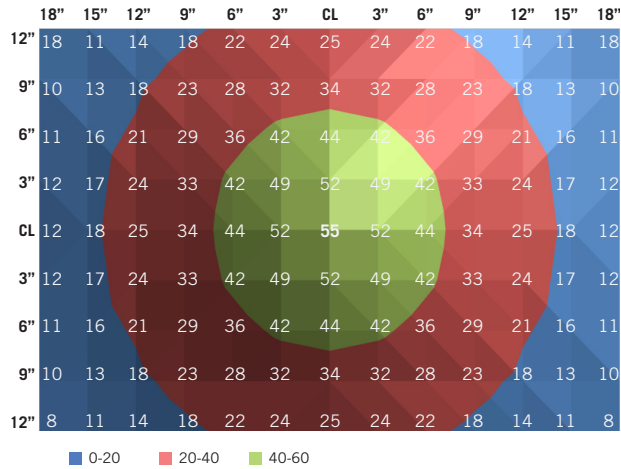

CLIQUE FOOTCANDLE PLOTS

12" FIXTURE

Measured in desktop footcandles at 18" above the work surface

32" FIXTURE

Measured in desktop footcandles at 18" above the work surface

22" FIXTURE

Measured in desktop footcandles at 18" above the work surface

42" FIXTURE

Measured in desktop footcandles at 18" above the work surface