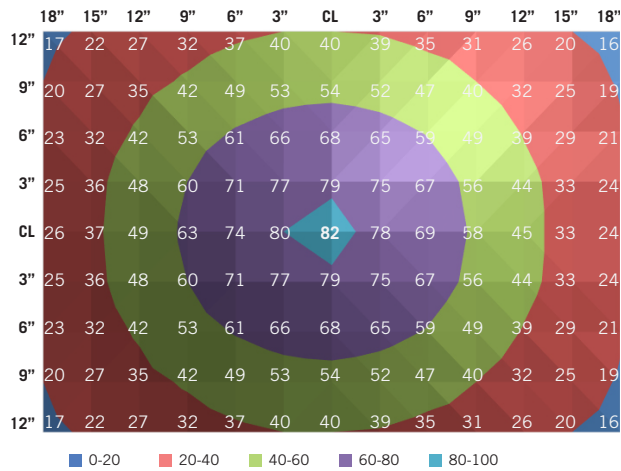

CLIQUE FOOTCANDLE PLOTS

12" FIXTURE

Measured in desktop footcandles at 18" above the work surface

32" FIXTURE

Measured in desktop footcandles at 18" above the work surface

22" FIXTURE

Measured in desktop footcandles at 18" above the work surface

42" FIXTURE

Measured in desktop footcandles at 18" above the work surface