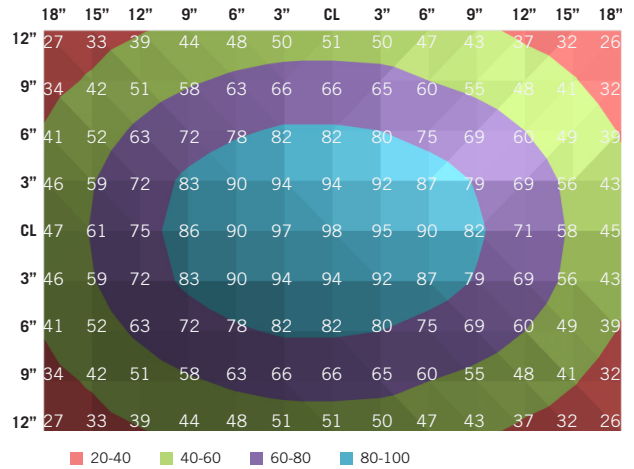

CLIQUE FOOTCANDLE PLOTS

12" FIXTURE

Measured in desktop footcandles at 18" above the work surface

32" FIXTURE

Measured in desktop footcandles at 18" above the work surface

22" FIXTURE

Measured in desktop footcandles at 18" above the work surface

42" FIXTURE

Measured in desktop footcandles at 18" above the work surface