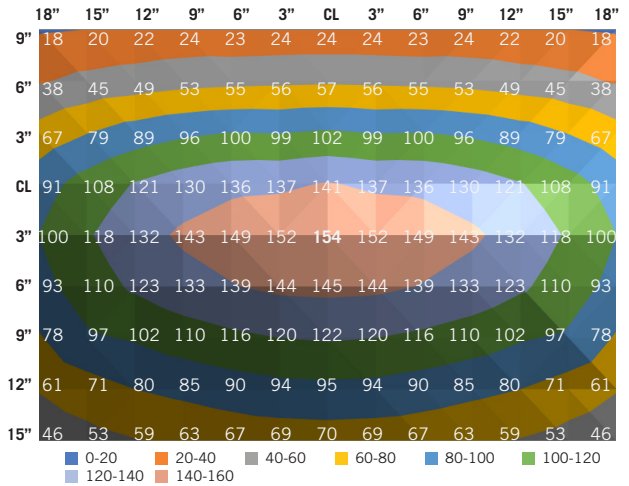

MLED FOOTCANDLE PLOTS

24" FIXTURE

Measured in desktop footcandles at 18" above the work surface

45" FIXTURE

Measured in desktop footcandles at 18" above the work surface

36" FIXTURE

Measured in desktop footcandles at 18" above the work surface