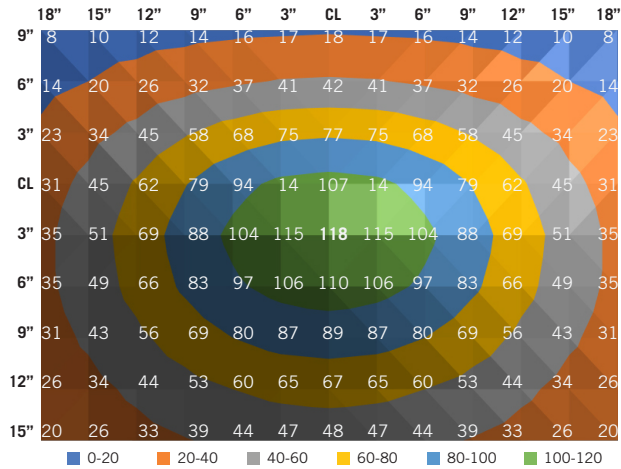

MLED FOOTCANDLE PLOTS

24" FIXTURE

Measured in desktop footcandles at 18" above the work surface

45" FIXTURE

Measured in desktop footcandles at 18" above the work surface

36" FIXTURE

Measured in desktop footcandles at 18" above the work surface