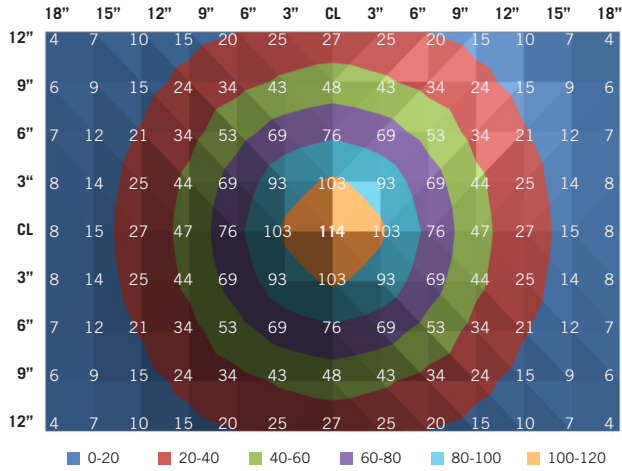

# REVO FOOTCANDLE PLOT

Measured in desktop footcandles at 15" above the work surface

1  
2  
2  
2  
1  
1