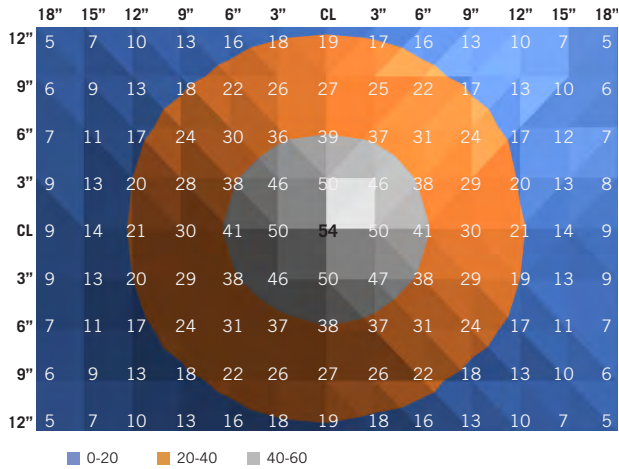

TUCK FOOTCANDLE PLOTS

12" FIXTURE

Measured in desktop footcandles at 18" above the work surface

31" FIXTURE

Measured in desktop footcandles at 18" above the work surface

17" FIXTURE

Measured in desktop footcandles at 18" above the work surface

44" FIXTURE

Measured in desktop footcandles at 18" above the work surface