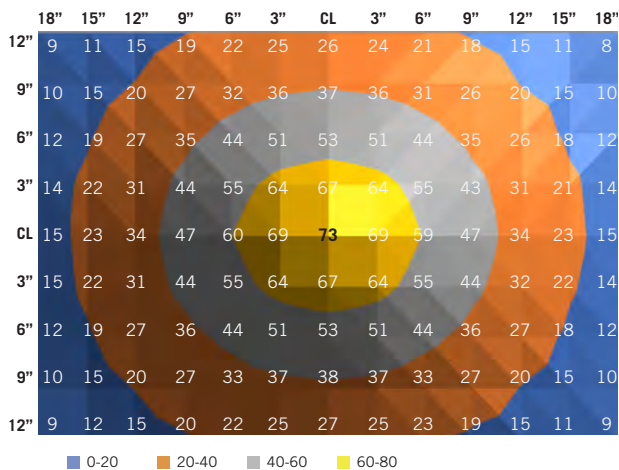

TUCK FOOTCANDLE PLOTS

12" FIXTURE

Measured in desktop footcandles at 18" above the work surface

31" FIXTURE

Measured in desktop footcandles at 18" above the work surface

17" FIXTURE

Measured in desktop footcandles at 18" above the work surface

44" FIXTURE

Measured in desktop footcandles at 18" above the work surface