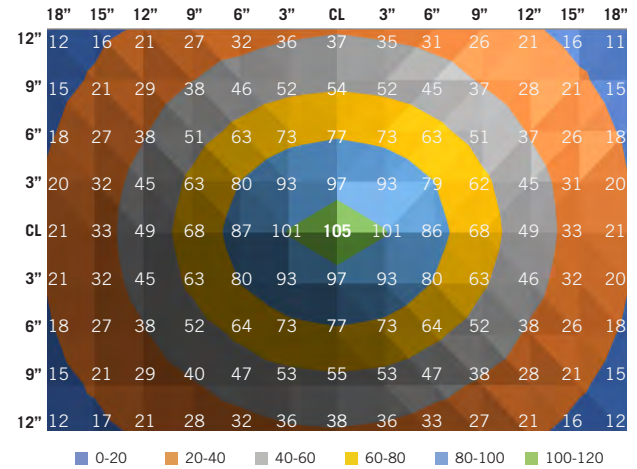

TUCK FOOTCANDLE PLOTS

12" FIXTURE

Measured in desktop footcandles at 18" above the work surface

31" FIXTURE

Measured in desktop footcandles at 18" above the work surface

17" FIXTURE

Measured in desktop footcandles at 18" above the work surface

44" FIXTURE

Measured in desktop footcandles at 18" above the work surface