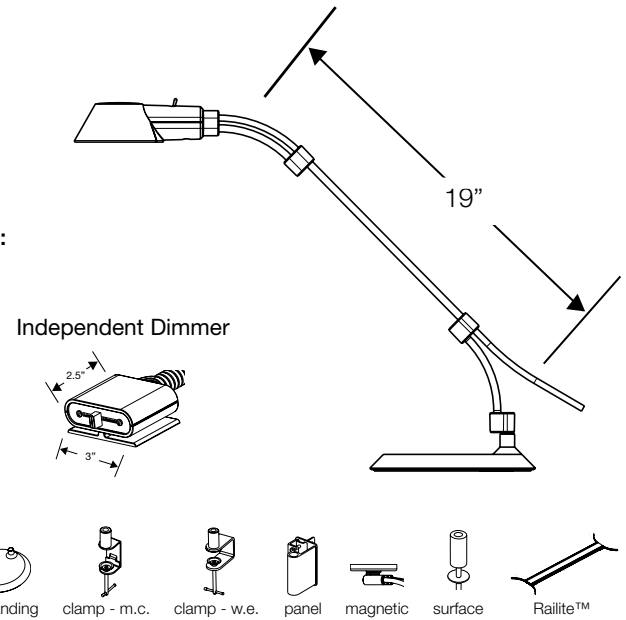

9' cord from fixture to power supply.
8' cord with molded straight plug and detachable power supply.
12' coiled cord with optional dimming module.

Cord Color

Black

Switch

Silver toggle switch on head

Optic

Finish

Silver arm with black or white head and base

Dimming

Optional independent slide control dimming module with 100% - 15% range. Connects with surface mounting bracket.

Sensor

Optional Isolé eight outlet power strip with remote occupancy sensor control of six outlets, LED grounding indication, and on/off switching. (See Isolé cut sheet for specifications).

Certifications

UL, cUL

Recyclability

93% Recyclable

Base Models

Base Number	Wattage
MU S LED	9 system 6.5 fixture 2.17 per LED

The **Mumbo S LED** personal task light is an adjustable LED product consuming minimal levels of power, yet delivering warm 3500K illumination. This LED fixture adjusts to place a single shadowing, large pool of light where the user desires, with a flexible 18" articulating arm and five mounting choices. Available in white or black finish with chrome arms, the Mumbo is a cost effective solution for both open and private offices. Warranted for 5 years.

Footcandles ISO Plot

Performance Test Installation Data

Base Number	MU S LED
Light Source	LED
Number of LEDs	3
Power Supply	700mA constant current, class II or LPS
Power Factor	NPF
Optic	conditioning optic w/diffuser
Measured Plane	36" length x 24" width
Face of Light to Work Surface	15"