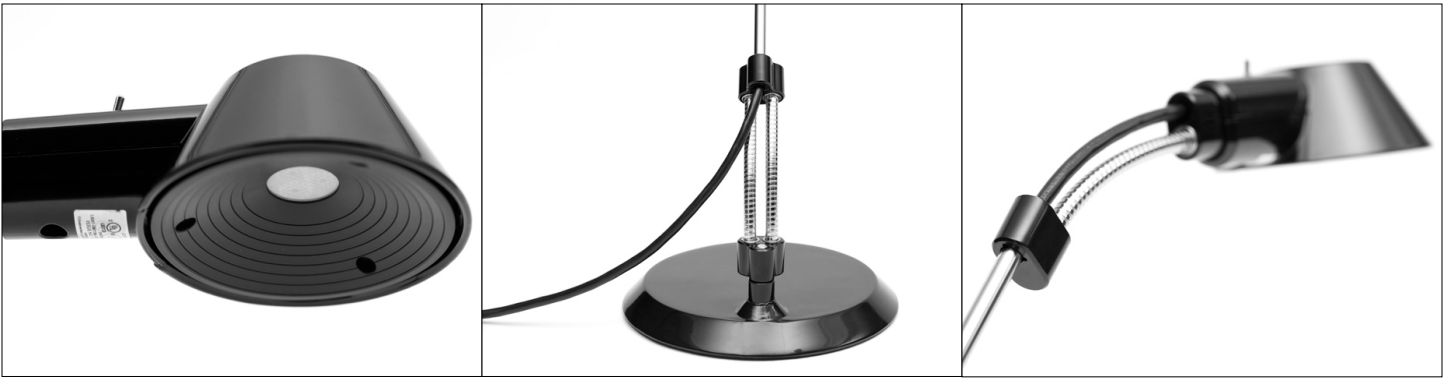

9' cord from fixture to power supply.
8' cord with molded straight plug and detachable power supply.
12' coiled cord with optional dimming module.

Cord Color

Black

Switch

Silver toggle switch on head

Optic

Conditioning optic w/diffuser - resulting in single shadowing

Arm

Single-articulating arm

Mounting (must specify)

Freestanding weighted base
Clamp - minimum clearance
Clamp - waterfall edge
Panel
Surface
Railite™
Magnetic

Finish

Silver arm with black or white head and base

Dimming

Optional independent slide control dimming module with 100% - 15% range. Connects with surface mounting bracket.

Sensor

Optional Isolé eight outlet power strip with remote occupancy sensor control of six outlets, LED grounding indication, and on/off switching. (See Isolé cut sheet for specifications).

Certifications

UL, cUL

Recyclability

93% Recyclable

Base Models

Base Number	Wattage
MU S LED	9 system 6.5 fixture 2.17 per LED

The **Mumbo S LED** personal task light is an adjustable LED product consuming minimal levels of power, yet delivering warm 3500K illumination. This LED fixture adjusts to place a single shadowing, large pool of light where the user desires, with a flexible 18" articulating arm and five mounting choices. Available in white or black finish with chrome arms, the Mumbo is a cost effective solution for both open and private offices. Warranted for 5 years.