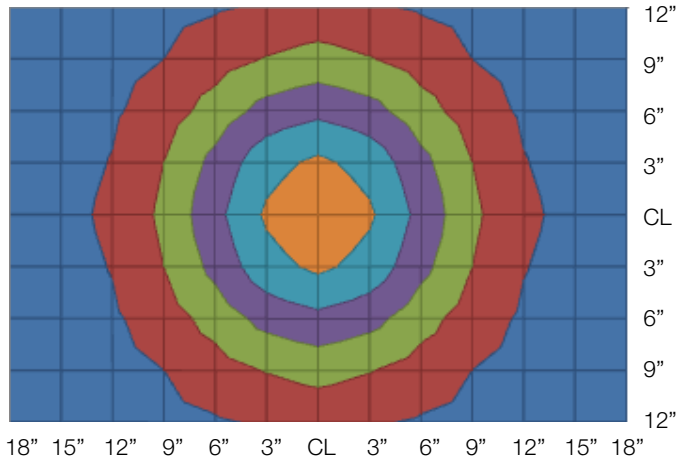

Footcandles ISO Plot

Performance Test Installation Data

Base Number	MU S LED
Light Source	LED
Number of LEDs	3
Power Supply	700mA constant current, class II or LPS
Power Factor	NPF
Optic	conditioning optic w/diffuser
Measured Plane	36" length x 24" width
Face of Light to Work Surface	15"