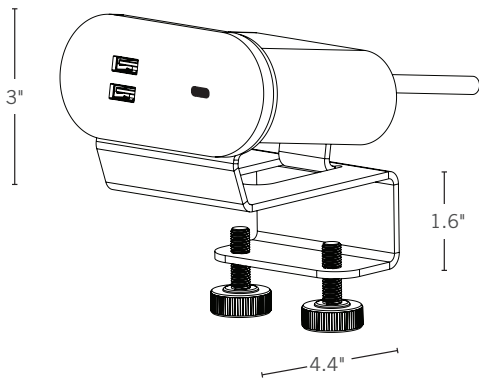

2-TAP WITH CLAMP MOUNT

SUSTAINABILITY NOTES

- Made with fully-recyclable aluminum. Please contact your local county or municipality to determine your local recycling options.