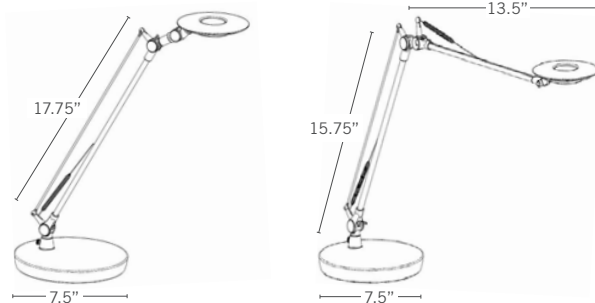

Certifications

UL listed: compliant to UL 153 & CSA C22.2 No. 250.4

Warranty

The Arey fixture is warranted for a period of 1 year.

Dimensions

Photometric Data

Footcandle output measured at 15" from the work surface.

	18"	12"	6"	CL	6"	12"	18"
12"	8	17	35	46	35	17	8
6"	12	33	83	119	85	34	12
CL	16	40	92	167	87	37	15
6"	11	32	80	115	82	33	11
12"	7	17	32	41	33	16	7