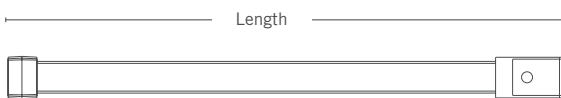

SPECIFICATIONS

LENGTHS:
12", 22", 32", 42"

LED RATED LIFESPAN:
> 60,000 hours

COLOR TEMPERATURE:
3500K

COLOR RENDERING INDEX:
83

POWER SUPPLY:
18-watt wall transformer
with 9' cord

CORD COLOR:
black

MATERIAL:
plastic

FINISH

SILVER

DIMENSIONS

	<u>12"</u>	<u>22"</u>	<u>32"</u>	<u>42"</u>
ACTUAL LENGTH:	11.1"	21.2"	31.2"	41.3"
SHELF SIZE:	24"	30"-36"	42"-48"	54"-60"

CLIQUE Under Shelf Light

PHOTOMETRIC DATA

Footcandle outputs measured at 18" from the worksurface.

12" Fixture

	18"	12"	6"	CL	6"	12"	18"
12"	8	14	20	23	20	14	8
6"	11	21	36	43	36	21	11
CL	12	26	44	54	44	26	12
6"	11	21	36	43	36	21	11
12"	8	14	20	23	20	14	8

22" Fixture

	18"	12"	6"	CL	6"	12"	18"
12"	20	31	39	42	39	31	20
6"	32	52	69	75	69	52	32
CL	38	65	87	94	87	65	38
6"	32	52	69	75	69	52	32
12"	20	31	39	42	39	31	20