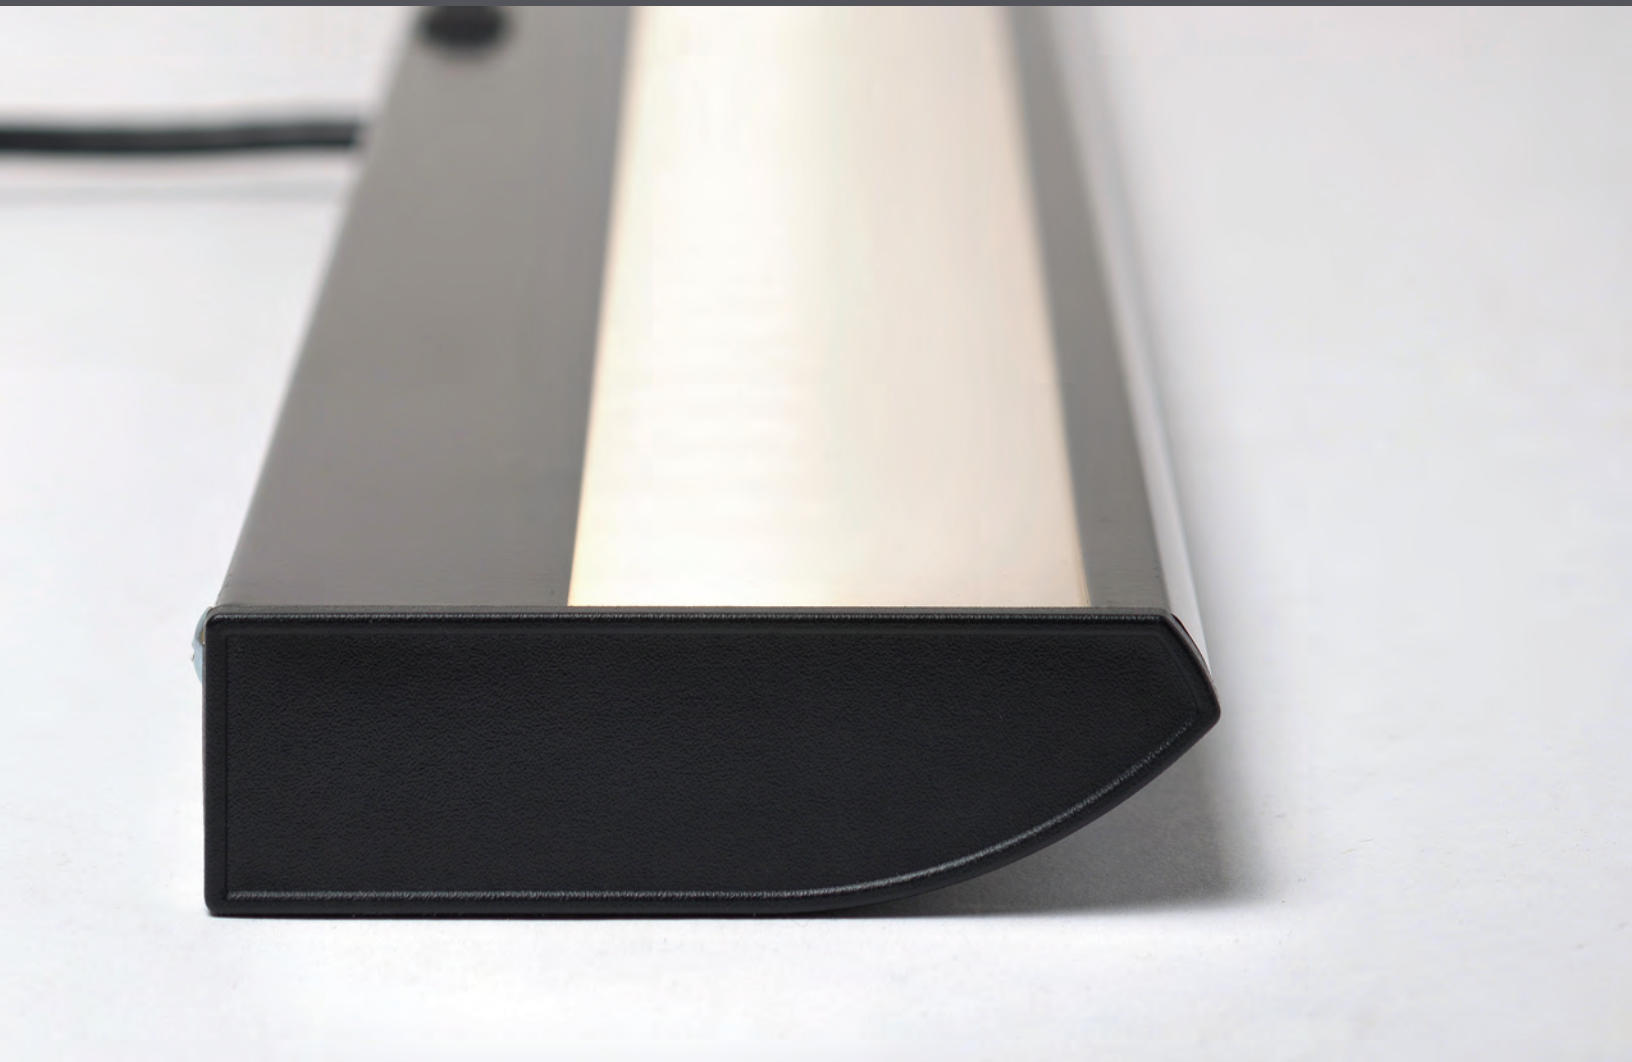

# MLED

Designed to stow beneath an overhead storage unit, MLED seamlessly blends in with your workspace. Built with an integrated power supply, installation is effortless. Available in a plethora of color finish options to match any workspace aesthetic.