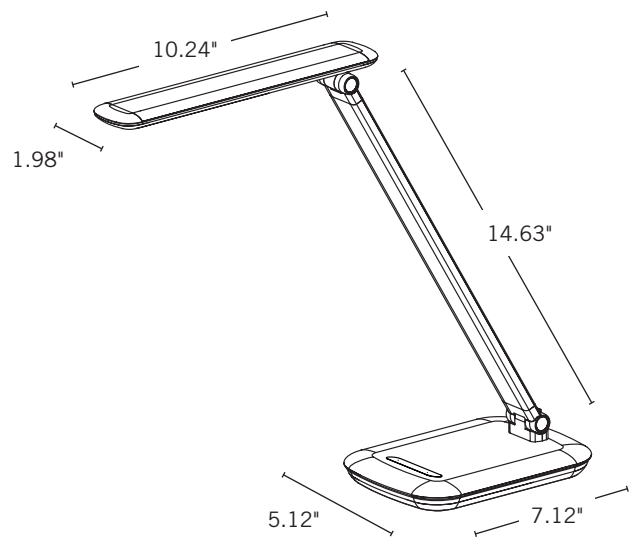

MACK

Equipped with a slide-operated dimming control, Mack provides intuitive brightness selection within a sleek and minimalist design. Featuring a 180 degree rotating head shade and an arm that bows a full 83 degrees, Mack can fold, bend and twist to provide extra illumination to work surfaces that are tight on space. An integrated USB port housed in its base makes for easy device charging.

FEATURES

- Superior articulation
- USB charging
- 5-point, slide-control dimming

MACK

SPECIFICATIONS

ENERGY CONSUMPTION:
6.6 system watts

NUMBER OF LEDs:
24 fractional LEDs

LIGHT OUTPUT:
350 lumens

PEAK FOOTCANDLES:
100; measured from 14"
from the work surface

CORD:
6'2" black

MATERIAL:
aluminum and plastic

CERTIFICATIONS:
ETL listed: compliant to UL
153 & CSA C22.2 No. 250.4;
FCC/ICES Class B

WARRANTY:
1 year

DIMENSIONS

PHOTOMETRIC DATA

Footcandle outputs measured at 14" from the work surface.

	18"	12"	6"	CL	6"	12"	18"
12"	7	15	25	-	26	15	8
6"	10	24	51	-	52	26	12
CL	12	30	69	100	72	33	14
6"	10	24	53	74	54	27	12
12"	8	15	27	34	28	16	9

FINISH

GRAY

SPECIFYING NOTES

- The arm has a 17" reach from the front of the base to the fixture head.
- Total weight of the fixture is 1.98 lbs.
- This fixture is not field serviceable.