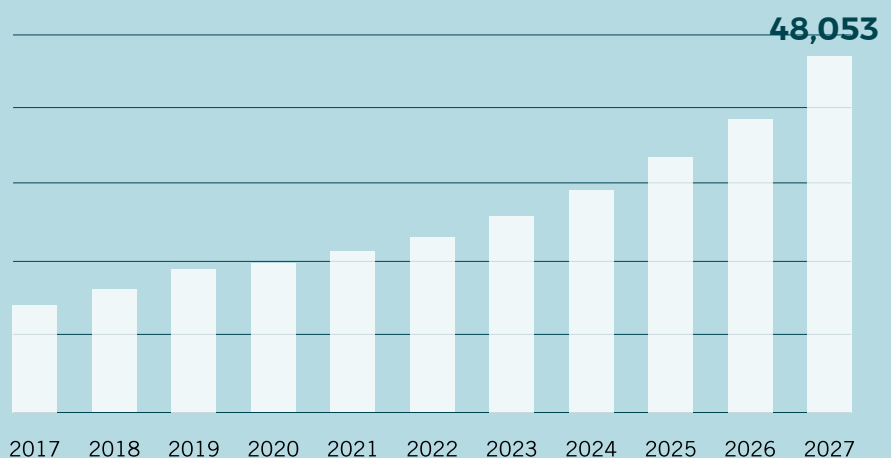

Global USB Devices Market, by Value (USD Million)