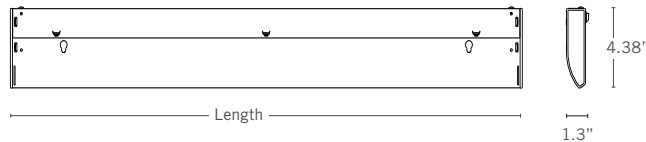

Warranty

The Tazetta fixture is warranted for a period of 3 years, excluding lamps.

Dimensions

	Actual Length	Suggested Shelf Size
13"	13.0"	24"
24"	23.3"	30"-36"
36"	35.1"	42"-48"
48"	46.9"	54"-60"
60"	58.7"	> 72"