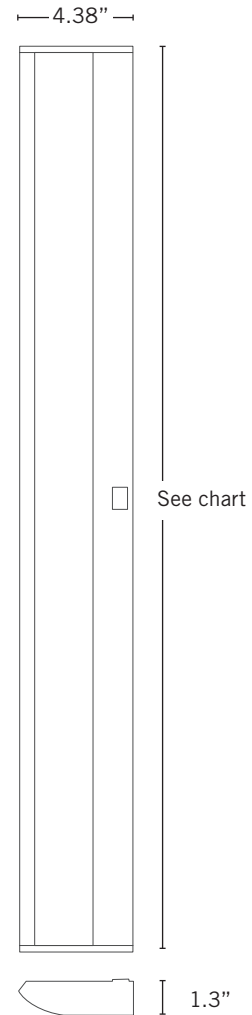

## SPECIFICATIONS

**LENGTHS:**  
24", 36", 48"

**ENERGY CONSUMPTION:**  
see chart below

**LAMP:**  
T5 LED tube

**LIGHT OUTPUT:**  
see chart below

**PEAK FOOTCANDLES:**  
see charts next page

**LED RATED LIFESPAN:**  
> 50,000 hours

## DIMENSIONS

	LUMENS		WATTAGE		LUMENS/WATT		ACTUAL LENGTH	SUGGESTED SHELF SIZE
	SO	HO*	SO	HO	SO	HO*		
<b>24"</b>	589	802	8.7	12.0	67.9	69.6	23.3"	30" – 36"
<b>36"</b>	776	1034	11.6	15.7	66.6	66.6	35.1"	42" – 48"
<b>48"</b>	784	1666	13.6	24.0	58.4	64.6	46.9"	54" – 60"

### Standard output 24" Fixture

	18"	12"	6"	CL	6"	12"	18"
12"	11	16	23	27	25	19	12
6"	17	31	45	53	50	37	22
CL	25	45	69	<b>83</b>	78	57	34
6"	29	54	83	101	96	71	40
12"	43	46	66	82	76	56	32

### High output 24" Fixture

	18"	12"	6"	CL	6"	12"	18"
12"	11	18	24	29	27	21	14
6"	19	33	48	57	54	40	25
CL	28	51	77	<b>92</b>	86	64	38
6"	33	63	96	117	111	81	46
12"	27	50	74	90	84	60	35