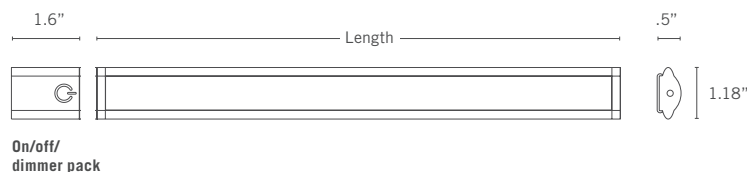

TUCK

Features

- Interlinkable
- Master control
- Automatic shut-off after 12 hours ($\pm$ 15 mins.)
- Continuous dimming from 100%–15% with last state memory (when powered)

Specifications

Lengths:	12", 17", 31", 44"
Power consumption:	see chart below
Color temperature:	3500K
Luminosity:	see chart below
Color rendering index:	85 CRI
Rated lifespan:	> 52,000 hours
Number of LEDs:	see chart below
Power supply:	9' (18W) or 11' (65W) black cord

	# of LEDs	Lumens	Wattage	System
12"	36	315	4.4	5.0
17"	54	457	5.6	6.4
31"	90	914	10.3	11.89
44"	132	1289	14.3	16.23

Dimensions

Sustainability Notes

- Made with fully-recyclable anodized aluminum and plastic
- Energy-saving features such as auto shut-off and dimming included
- Lower power consumption
- Mercury-free
- Potential LEED points: **Interior Lighting** (possible 2 points), **Interior Lighting Controls** (possible 1 point). For more LEED information please visit <https://new.usgbc.org/leed-v41>

Certifications

ETL listed: compliant to UL 153 & CSA C22.2 No. 250.4; FCC Part 15 Class B; CEC Title 20

Warranty

The Tuck fixture is warranted for a period of 5 years. Tuck power supplies are warranted for 1 year.

	Actual Length*	Suggested Shelf Size
12"	13.6"	< 24"
17"	18.6"	24"–36"
31"	32.6"	42"–48"
44"	45.6"	54"–60"

* Actual length represents the fixture plus the on/off/dimmer pack.