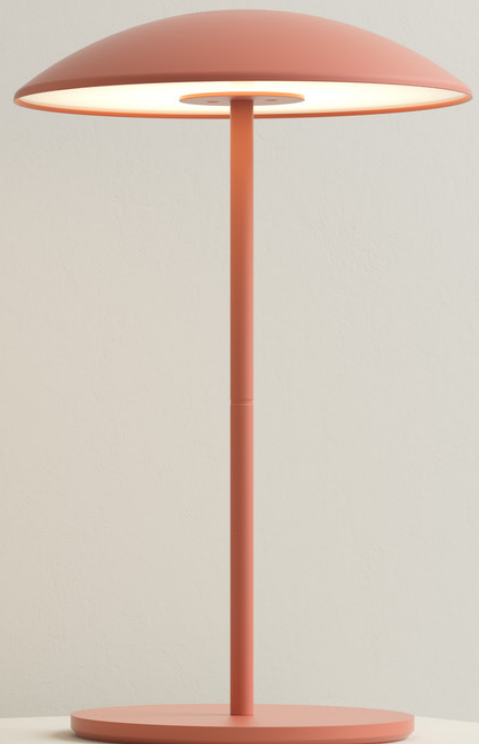

Most Modest™

Don't overthink it. Invite your moment of clarity with the serene and steady Ruth LED light. Dimmable 360° downlight takes the glare and edge off, while an integrated dual-USB port option keeps essentials wired, not nerves. Bedside or boardroom, flexible height and base options promise only to work with you, not against you.

Standard Colors

Ruth table lamp

Features

- Available in two heights, freestanding or surface mount
- Glare-free 360° frosted acrylic lens
- Continuous dimming control
- 10-hour automatic shut-off
- State-of-the-art optical switch
- Optional 2A USB-A ports (surface mount only)
- Available in seven textured matte finishes
- Constructed of steel, aluminum, and acrylic
- Manufactured in Grand Haven, Michigan

Specifications

Energy consumption:	30.2W/55W with USB
Lumen output:	2173
Color temperature:	2700K warm white
CRI:	90+
Efficacy:	38.5 Lumens/Watt
Brightness adjustability:	100%-10%
Power supply:	60W inline transformer
Cord:	11'
Certifications:	ETL listed, compliant to UL 153, CSA: C22.2 #250, CEC Title 20
Warranty:	5-year on LED, 1-year on power supply