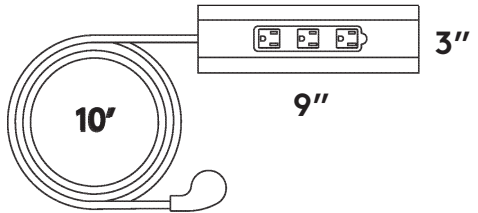

Most Modest™

Niko

Power Pendant

Features:

- 10ft knitted industrial cord available in four colors
- Leather strap to manage excess cord
- Solid white ash cover made & assembled in the USA
- Ultra low profile 45 degree grounded wall plug
- 3x power outlets
- 15 Amp 125V 1875 Watt output

Rating: AC 120V, 60Hz, 15A

Caution: To prevent the risk of fire, electric shock, or injury, please be sure to read the instructions below before installing or using this unit.

- For indoor use only
- Do not open or attempt to open unit for any reason
- Do not use with extension cords
- Do not plug a device or devices into receptacles that exceed a total of 15A (1800 Watts)