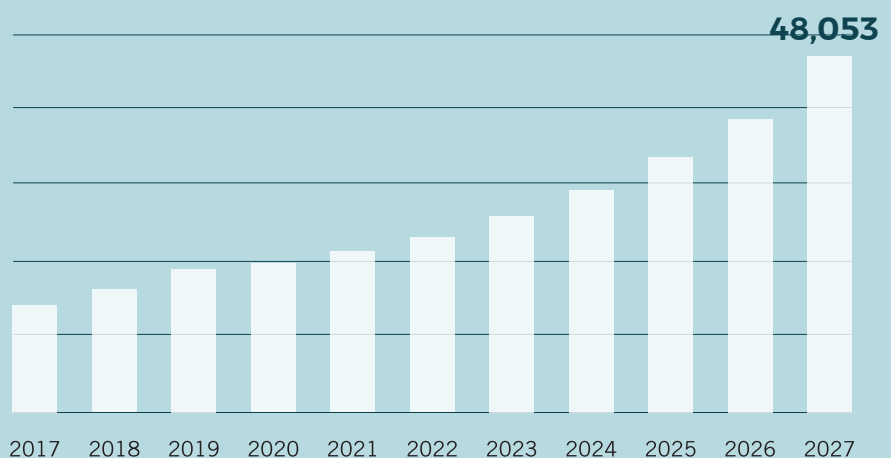

Global USB Devices Market, by Value (USD Million)