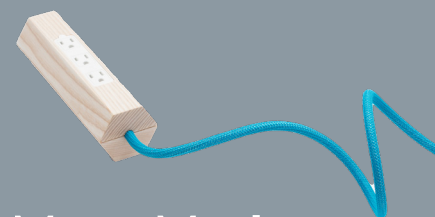

Most Modest
A LIGHTCORP BRAND