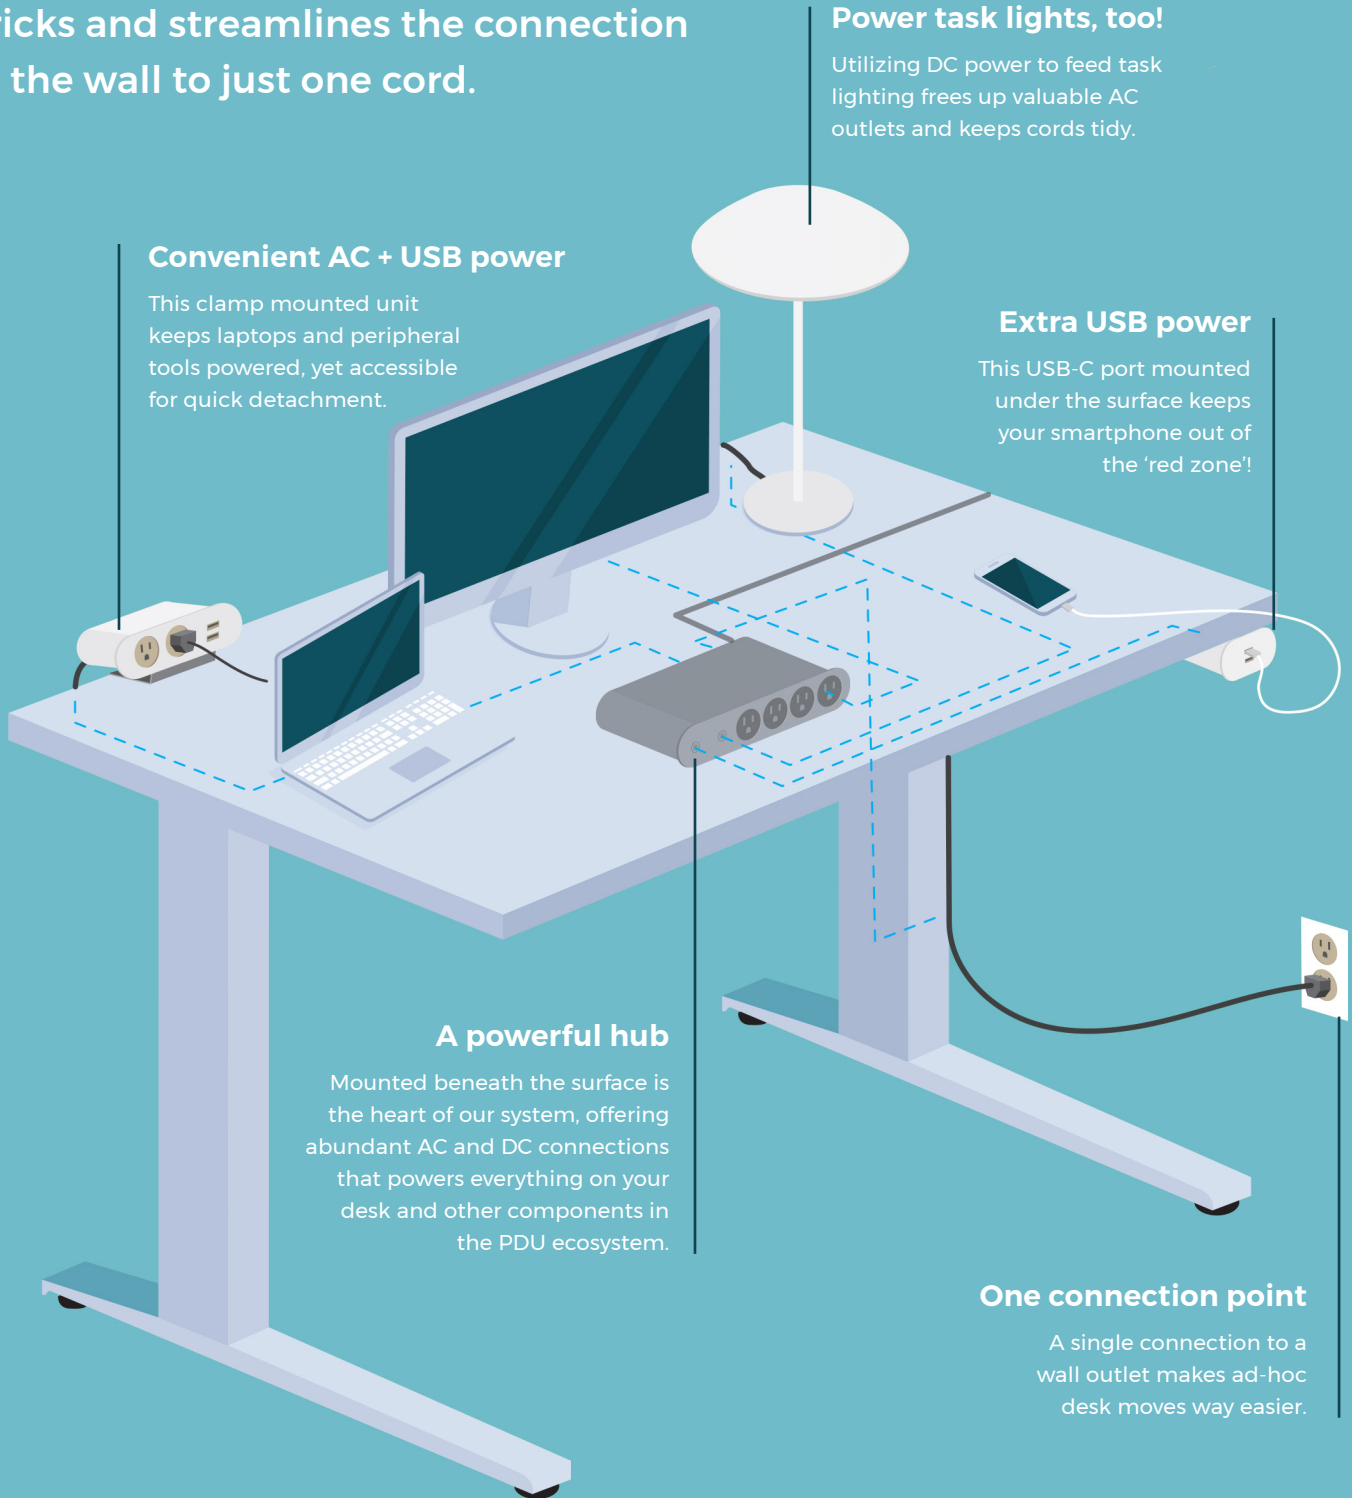

Our Solution:

An interconnected power system eliminates the need for clunky power bricks and streamlines the connection to the wall to just one cord.

Convenient AC + USB power

This clamp mounted unit keeps laptops and peripheral tools powered, yet accessible for quick detachment.

Power task lights, too!

Utilizing DC power to feed task lighting frees up valuable AC outlets and keeps cords tidy.

Extra USB power

This USB-C port mounted under the surface keeps your smartphone out of the 'red zone'!

A powerful hub

Mounted beneath the surface is the heart of our system, offering abundant AC and DC connections that powers everything on your desk and other components in the PDU ecosystem.

One connection point

Angus

Available in three sizes, the Angus makes powering adjustable height tables and ad-hoc office layout moves a dream. With only 'one cord down' connecting to a wall outlet, simply unplug and roll!

Angus with integrated Nik unit