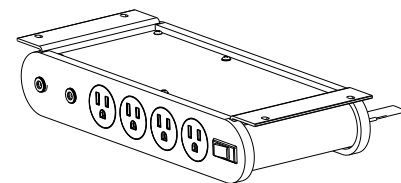

Angus Power Hub

DIMENSIONS	PRODUCT			CARTON			
	W	H	D	W	H	D	WT.
SMALL	10.6"	2.3"	4"	11.25"	6"	14"	3 lbs.
MEDIUM	12.2"	2.3"	5.6"	23"	6.5"	14.5"	5 lbs.
LARGE	12.2"	2.3"	7.6"	23"	6.5"	14.5"	6.5 lbs.
SMALL + NIK	10.6"	2.3"	4"	23"	6.5"	14.5"	5.5 lbs.
MEDIUM + NIK	12.2"	2.3"	5.6"	23"	6.5"	14.5"	7 lbs.
LARGE + NIK	12.2"	2.3"	7.6"	23"	6.5"	14.5"	8.5 lbs.

To order, specify configuration + cord + options, if applicable.

	MODEL	DESCRIPTION	LIST PRICE
1. Select configuration	ANG.S	small Angus unit: AC power	\$425
	ANG.M60	medium Angus unit: AC + DC power; 60W	\$550
	ANG.M100	medium Angus unit: AC + DC power; 100W	\$575
	ANG.L120	large Angus unit: AC + DC power; 120W	\$585
	ANG.L200	large Angus unit: AC + DC power; 200W	\$615
2. Select cord	+6W	6' PVC cord in white	\$0
	+6B	6' PVC cord in black	\$0
	+10B	10' PVC cord in black	\$0
	+10W	10' PVC cord in white	\$0
3. Select integrated Nik unit configuration (optional)	NIK.AC.AC	Nik unit with 2x AC receptacles	\$245
	NIK.AC.UA	Nik unit with 1x AC receptacle, 2x USB-A ports	\$270
	NIK.AC.UA.UA	Nik unit with 1x AC receptacle, 4x USB-A ports	\$360
	NIK.AC.AC.UA	Nik unit with 2x AC receptacles, 2x USB-A ports	\$310
	NIK.AC.UA.AC	Nik unit with 1x AC receptacle, 2x USB-A ports, 1x AC receptacle	\$310
	NIK.AC.AC.AC	Nik unit with 3x AC receptacles	\$270
	NIK.UA.UC	Nik unit with 2x USB-A ports, 1x USB-C port	\$325
	NIK.AC.UA.UC	Nik unit with 1x AC receptacle, 2x USB-A ports, 1x USB-C port	\$375