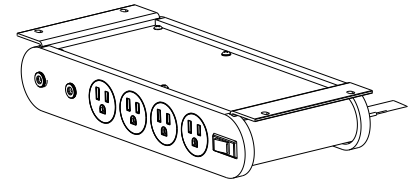

Angus Power Hub

	MODEL	DESCRIPTION	LIST PRICE
3b. Select integrated Nik unit body finish (optional)	+ASB	ash finish	$0
	+BKB	black finish	$0
	+CYB	cayenne finish	$0
	+CAB	clay finish	$0
	+CLB	clementine finish	$0
	+COB	coal finish	$0
	+CRB	cranberry finish	$0
	+CTB	currant finish	$0
	+DJB	dijon finish	$0
	+EGB	eggplant finish	$0
	+FXB	flax finish	$0
	+GOB	goldenrod finish	$0
	+GRB	grape finish	$0
	+GUB	gulf finish	$0
	+JPB	juniper finish	$0
	+KWB	kiwi finish	$0
	+MAB	marine finish	$0
	+MRB	merlot finish	$0
	+OCB	ocean finish	$0
	+PPB	paprika finish	$0
	+PNB	pineapple finish	$0
	+POB	porcelain finish	$0
	+PKB	pumpkin finish	$0
	+RNB	raisin finish	$0
	+SAB	salmon finish	$0
	+SVB	silver finish	$0
	+SSB	silver sage finish	$0
	+SKB	sky finish	$0
+SPB	spruce finish	$0	
+STB	storm finish	$0	
+TLB	teal finish	$0	
+TQB	tranquil finish	$0	

Ordering notes:

- If specifying a integrated Nik option, please note that in-surface mounting is not available.
- The under-mount requires a surface of a minimum .75" thickness.
- Interconnect cords are available to connect LightCorp Revo, Voyage, Tino, and Reed Premier fixtures.
- California residents:

WARNING: This product may expose you to chemicals including DEHP and/or lead which are known to the State of California to cause cancer and birth defects or other reproductive harm. For more information, go to www.P65Warnings.ca.gov.