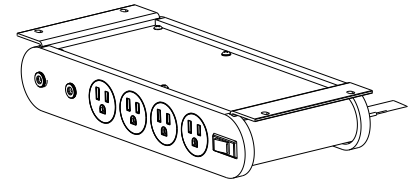

Angus Power Hub

	MODEL	DESCRIPTION	LIST PRICE
3b. Select integrated Nik unit body finish (optional)	+WTB	white finish	$0
3c. Specify integrated Nik AC receptacle color (if applicable)	+WTO	white receptacle	$0
	+LNO	linen receptacle	$0
	+BKO	black receptacle	$0
3d. Specify integrated Nik cord (optional)	+6W	6' PVC cord in white	$0
	+6B	6' PVC cord in black	$0
	+10W	10' PVC cord in white	$0
	+10B	10' PVC cord in black	$0
	+6GRAPHITE	6' woven cord in graphite	$40
	+6IVORY	6' woven cord in ivory	$40
	+6YELLOW	6' woven cord in yellow	$40
	+6INDIGO	6' woven cord in indigo	$40
	+10GRAPHITE	10' woven cord in graphite	$50
	+10IVORY	10' woven cord in ivory	$50
	+10YELLOW	10' woven cord in yellow	$50
	+10INDIGO	10' woven cord in indigo	$50
3e. Specify integrated Nik AC receptacle rotation (if applicable)	+N	north rotation	$0
	+E	east rotation	$0
	+S	south rotation (standard)	$0
	+W	west rotation	$0
3f. Specify integrated Nik mounting	+UM	under surface mount	$0
	+CM	clamp mount	$0
SERVICE KITS			
Cord Managers	21625.000.000	adhesive cord manager, qty. 2	$12
Interconnect Cord	21969.072.002	72" lighting interconnect cord, black	$35