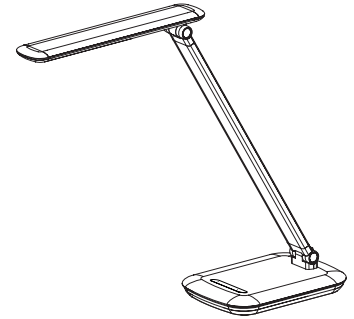

Mack Desk Light

DIMENSIONS	PRODUCT			CARTON			
	W	H	D	W	H	D	WT.
MACK	5.125"	16"	17"	19.2"	3.3"	5.9"	2.7 lbs.

To order, specify fixture.

MODEL	DESCRIPTION	LIST PRICE
1. Select fixture MACK	Mack fixture	\$228

Ordering notes:

- The arm has a 17" reach from the front of the base to the fixture head.
- This fixture is not field serviceable.
- California residents:

 **WARNING:** This product may expose you to chemicals including DEHP and/or lead which are known to the State of California to cause cancer and birth defects or other reproductive harm. For more information, go to www.P65Warnings.ca.gov.