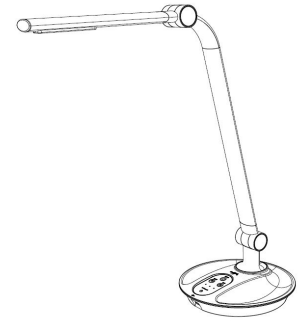

Piper Desk Light

DIMENSIONS	PRODUCT			CARTON			
	W	H	D	W	H	D	WT.
PIPER	7.5"	18.25"	18.5"	19"	8"	8"	3.4 lbs.

To order, specify fixture + accessories (if applicable).

	MODEL	DESCRIPTION	LIST PRICE
1. Select fixture	PIPER	Piper fixture	\$263
2. Specify accessories	+CE	3' cord extender	\$11

Ordering notes:

- The arm has a 15" reach from the front of the base to the fixture head.
- The cord extender accessory extends the total cord length to 7' 11" and is available in black only.
- This fixture is not field serviceable.
- California residents: