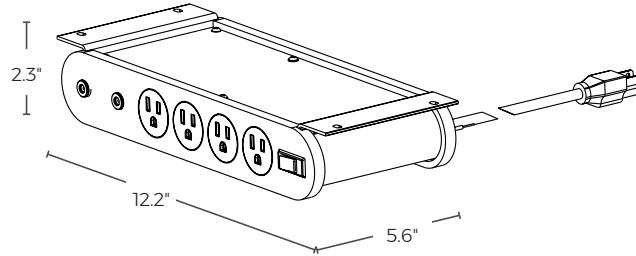

PowerHub

ANGUS

LIGHTCORP

Medium unit shown

FEATURES:

- Up to eight AC receptacles and two DC jacks
- Allows for easy space reconfiguration
- Perfect for height-adjusting desks

DIMENSIONS:

	W	H	D
Small	10.6"	2.3"	4"
Medium	12.2"	2.3"	5.6"
Large	12.2"	2.3"	7.6"

SPECIFICATIONS:

AC RECEPTACLES	120V; 15A
DC JACKS (IF APPLICABLE)	24V; up to 200W
POWER CORD	6' or 10' PVC cord in black or white; straight grounded plug
INTEGRATED CORD (OPTION)	6' or 10' PVC cord in black or white, or woven cord in 4 colors
STRAIN RELIEF	straight; 90° also available
MATERIALITY	powder coated aluminum
CERTIFICATIONS	UL962A listed; UL1310 listed power supply; Canada C22.2 308-18; FCC CFR-47 Part 15 Class A; TAA; USB ports compliant to USB-IF BC 1.2
WARRANTY	2 years