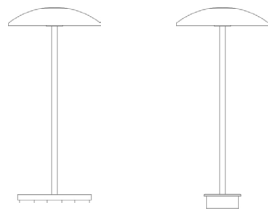

Most Modest™

pippa

personal lamp

pippa

Further proving that everything is cuter in miniature, Pippa yields impressive illumination for such a petite footprint. Inspired by the design of our popular Ruth table lamp, Pippa echoes the same clean, modern lines but on a smaller scale while providing an extra layer of dimmable light for studying, reading, or relaxing. An auto shut-off feature after ten hours keeps her energy-friendly, too. Available in a palette of seven textural finishes.

finishes

statement of line

freestanding

surface mount

features at a glance

average rated life	> 36,000 hours
color temperature	3000K
CRI	84+
wattage	9.4 system watts