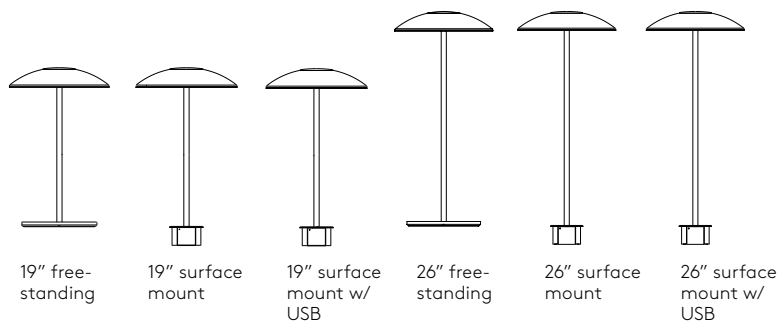

features at a glance

average rated life	> 50,000 hours
color temperature	2700K
CRI	90+
wattage	30.2 sys. watts 55 sys. watts w/ USB