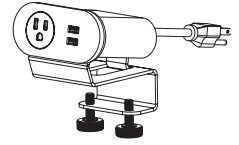

	DESCRIPTION	PART NUMBER	LIST PRICE
1. SELECT CONFIGURATION	2-tap: AC outlet and dual USB-A ports	NIK.AC.UA	\$250
	2-tap: dual AC outlets	NIK.AC.AC	\$245
	2-tap: dual USB-A and USB-C ports	NIK.UA.UC	\$325
	2-tap: AC outlet, USB-A and USB-C ports	NIK.AC.UCA	\$270
	3-tap: dual AC outlets and dual USB-A ports	NIK.AC.AC.UA	\$275
	3-tap: AC outlet and four USB-A ports	NIK.AC.UA.UA	\$325
	3-tap: dual AC outlets and dual USB-A ports	NIK.AC.UA.AC	\$275
	3-tap: three AC outlets	NIK.AC.AC.AC	\$270
	3-tap: AC outlet, dual USB-A and USB-C port	NIK.AC.UA.UC	\$375
	3-tap: dual AC outlets, USB-A and USB-C ports	NIK.AC.AC.UCA	\$310
2. SPECIFY FINISH	black	+BKB	
	silver	+SVB	
	white	+WTB	
	ash	+ASB	
	cayenne	+CYB	
	clay	+CAB	
	clementine	+CLB	
	coal	+COB	
	cranberry	+CRB	
	currant	+CTB	
	dijon	+DJB	
	eggplant	+EGB	
	flax	+FXB	
	goldenrod	+GOB	
	grape	+GRB	
	gulf	+GUB	
	juniper	+JPB	
	kiwi	+KWB	
	marine	+MAB	
	merlot	+MRB	