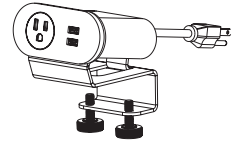

DESCRIPTION	PART NUMBER	LIST PRICE
6. ADD MOUNTING	clamp mount	+CM	
7. SELECT OPTIONS	tamper-resistant outlets	+TR	
SERVICE KITS			
<i>Cord Managers</i>	adhesive cord manager; qty. 2	21625.000.000	$12