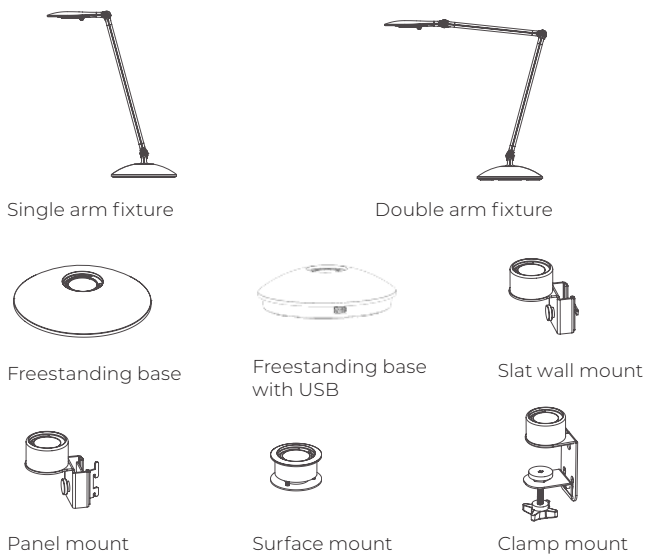

Versatile lighting in a refined, adjustable form

Revo brings flexible, high-performance lighting to the modern workspace. Its articulating design directs illumination exactly where it's needed, while touch-control dimming and optional occupancy sensing provide intuitive, personalized control. Thoughtfully engineered for comfort, adaptability, and everyday use, Revo enhances focus and visibility across a range of work environments.

STATEMENT OF LINE

FINISHES

White Black Silver [+ >30 color finishes](#)

FEATURES AT A GLANCE

Average rated life	> 50,000 hours
Color temperature	3500K
Color rendering index	92
Dimming	100% - 15% continuous
Capacitive touch	Touch-control on/off & dimming
Occupancy sensor	Optional; turns off after 30 minutes of no activity and back on upon sensing movement
USB charging	Optional; available with free-standing base only
Wattage	6W; 11W with USB base

SUSTAINABILITY

- Made with fully-recyclable anodized aluminum and plastic
- Energy-saving features such as auto shut-off and dimming included; occupancy sensor available as an option
- Lower power consumption
- Mercury-free LED
- May contribute to LEED points