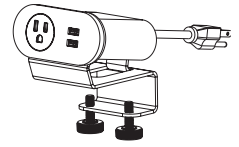

	DESCRIPTION	PART NUMBER	LIST PRICE
1. SELECT CONFIGURATION	2-tap: AC outlet and dual USB-A ports	NIK.AC.UA	\$250
	2-tap: dual AC outlets	NIK.AC.AC	\$245
	2-tap: USB-A and 2 USB-C ports	NIK.UCA.UC	\$325
	2-tap: AC outlet, USB-A and USB-C ports	NIK.AC.UCA	\$270
	3-tap: dual AC outlets and dual USB-A ports	NIK.AC.AC.UA	\$275
	3-tap: AC outlet and four USB-A ports	NIK.AC.UA.UA	\$325
	3-tap: dual AC outlets and dual USB-A ports	NIK.AC.UA.AC	\$275
	3-tap: three AC outlets	NIK.AC.AC.AC	\$270
	3-tap: AC outlet, dual USB-A and 2 USB-C ports	NIK.AC.UCA.UC	\$375
	3-tap: dual AC outlets, USB-A and USB-C ports	NIK.AC.AC.UCA	\$310
2. SPECIFY FINISH	black	+BKB	
	silver	+SVB	
	white	+WTB	
	ash	+ASB	
	cayenne	+CYB	
	clay	+CAB	
	clementine	+CLB	
	coal	+COB	
	cranberry	+CRB	
	currant	+CTB	
	dijon	+DJB	
	eggplant	+EGB	
	flax	+FXB	
	goldenrod	+GOB	
	grape	+GRB	
	gulf	+GUB	
	juniper	+JPB	
	kiwi	+KWB	
marine	+MAB		
merlot	+MRB		