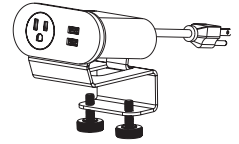

	DESCRIPTION	PART NUMBER	LIST PRICE
1. SELECT CONFIGURATION	2-tap: AC outlet and dual USB-A ports	NIK.AC.UA	\$250
	2-tap: dual AC outlets	NIK.AC.AC	\$245
	2-tap: USB-A and 2 USB-C ports	NIK.UCA.UC	\$325
	2-tap: AC outlet, USB-A and USB-C ports	NIK.AC.UCA	\$270
	3-tap: dual AC outlets and dual USB-A ports	NIK.AC.AC.UA	\$275
	3-tap: AC outlet and four USB-A ports	NIK.AC.UA.UA	\$325
	3-tap: dual AC outlets and dual USB-A ports	NIK.AC.UA.AC	\$275
	3-tap: three AC outlets	NIK.AC.AC.AC	\$270
	3-tap: AC outlet, dual USB-A and 2 USB-C ports	NIK.AC.UCA.UC	\$375
	3-tap: dual AC outlets, USB-A and USB-C ports	NIK.AC.AC.UCA	\$310
2. SPECIFY FINISH	black	+BKB	
	silver	+SVB	
	white	+WTB	
	ash	+ASB	
	cayenne	+CYB	
	clay	+CAB	
	clementine	+CLB	
	coal	+COB	
	cranberry	+CRB	
	currant	+CTB	
	dijon	+DJB	
	eggplant	+EGB	
	flax	+FXB	
	goldenrod	+GOB	
	grape	+GRB	
	gulf	+GUB	
	juniper	+JPB	
	kiwi	+KWB	
marine	+MAB		
merlot	+MRB		

	DESCRIPTION	PART NUMBER	LIST PRICE
2. SPECIFY FINISH	ocean	+.OCB	
	paprika	+.PPB	
	pineapple	+.PNB	
	porcelain	+.POB	
	pumpkin	+.PKB	
	raisin	+.RNB	
	salmon	+.SAB	
	silver sage	+.SSB	
	sky	+.SKB	
	spruce	+.SPB	
	storm	+.STB	
	teal	+.TLB	
	tranquil	+.TQB	
3. SPECIFY OUTLET COLOR <i>If applicable</i>	black outlet	+.WTO	
	linen outlet	+.LNO	
	white outlet	+.BKO	
4. SPECIFY CORD	6' PVC white	+.6W	
	6' PVC black	+.6B	
	10' PVC white	+.10W	\$12
	10' PVC black	+.10B	\$12
	10' woven cord in graphite	+.10GRAPHITE	\$50
	10' woven cord in ivory	+.10IVORY	\$50
	10' woven cord in indigo	+.10INDIGO	\$50
	10' woven cord in yellow	+.10YELLOW	\$50
6' hardwire	+.HW	\$50	
5. SPECIFY OUTLET ROTATION <i>If applicable</i>	south rotation (standard)	+.S	
	east rotation	+.E	
	north rotation	+.N	
	west rotation	+.W	