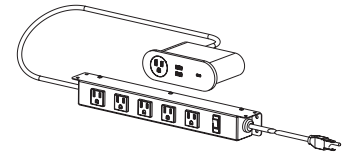

	DESCRIPTION	PART NUMBER	LIST PRICE
1. SELECT NIK CONFIGURATION	2-tap: AC outlet and dual USB-A ports	NIK.AC.UA	\$250
	2-tap: dual AC outlets	NIK.AC.AC	\$245
	2-tap: USB-A and 2 USB-C ports	NIK.UCA.UC	\$325
	2-tap: AC outlet, USB-A and USB-C ports	NIK.AC.UCA	\$270
	3-tap: dual AC outlets and dual USB-A ports	NIK.AC.AC.UA	\$275
	3-tap: AC outlet and four USB-A ports	NIK.AC.UA.UA	\$325
	3-tap: dual AC outlets and dual USB-A ports	NIK.AC.UA.AC	\$275
	3-tap: three AC outlets	NIK.AC.AC.AC	\$270
	3-tap: AC outlet, dual USB-A and 2 USB-C ports	NIK.AC.UCA.UC	\$375
	3-tap: dual AC outlets, USB-A and USB-C ports	NIK.AC.AC.UCA	\$310
2. SPECIFY NIK FINISH	black	+BKB	
	silver	+SVB	
	white	+WTB	
	ash	+ASB	
	cayenne	+CYB	
	clay	+CAB	
	clementine	+CLB	
	coal	+COB	
	cranberry	+CRB	
	currant	+CTB	
	dijon	+DJB	
	eggplant	+EGB	
	flax	+FXB	
	goldenrod	+GOB	
	grape	+GRB	
	gulf	+GUB	
	juniper	+JPB	
	kiwi	+KWB	
marine	+MAB		
merlot	+MRB		

	DESCRIPTION	PART NUMBER	LIST PRICE
5. SPECIFY NIK AC OUTLET ROTATION	south rotation (standard)	+.S	
	east rotation	+.E	
	<i>If applicable</i> north rotation	+.N	
	west rotation	+.W	
6. SPECIFY NIK MOUNTING	under mount	+.UM	
	clamp mount	+.CM	
7. SPECIFY POWER STRIP SIZE	13"; four-outlet	+.P4	\$145
	15"; five-outlet	+.P5	\$160
8. SPECIFY POWER STRIP FINISH AND CORD	white finish; 6' white cord	+.6W	
	black finish; 6' black cord	+.6B	
9. SPECIFY POWER STRIP OPTIONS	tamper-resistant outlets	+.TR	
ACCESSORIES & SERVICE KITS			
<i>Cord Managers</i>	Adhesive cord manager; qty. 2	21625.000.000	\$12