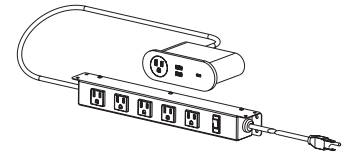

	DESCRIPTION	PART NUMBER	LIST PRICE
1. SELECT NIK CONFIGURATION	2-tap: AC outlet and dual USB-A ports	NIK.AC.UA	\$250
	2-tap: dual AC outlets	NIK.AC.AC	\$245
	2-tap: USB-A and 2 USB-C ports	NIK.UCA.UC	\$325
	2-tap: AC outlet, USB-A and USB-C ports	NIK.AC.UCA	\$270
	3-tap: dual AC outlets and dual USB-A ports	NIK.AC.AC.UA	\$275
	3-tap: AC outlet and four USB-A ports	NIK.AC.UA.UA	\$325
	3-tap: dual AC outlets and dual USB-A ports	NIK.AC.UA.AC	\$275
	3-tap: three AC outlets	NIK.AC.AC.AC	\$270
	3-tap: AC outlet, dual USB-A and 2 USB-C ports	NIK.AC.UCA.UC	\$375
	3-tap: dual AC outlets, USB-A and USB-C ports	NIK.AC.AC.UCA	\$310
2. SPECIFY NIK FINISH	black	+BKB	
	silver	+SVB	
	white	+WTB	
	ash	+ASB	
	cayenne	+CYB	
	clay	+CAB	
	clementine	+CLB	
	coal	+COB	
	cranberry	+CRB	
	currant	+CTB	
	dijon	+DJB	
	eggplant	+EGB	
	flax	+FXB	
	goldenrod	+GOB	
	grape	+GRB	
	gulf	+GUB	
	juniper	+JPB	
	kiwi	+KWB	
marine	+MAB		
merlot	+MRB		

	DESCRIPTION	PART NUMBER	LIST PRICE
5. SPECIFY NIK AC OUTLET ROTATION	south rotation (standard)	+.S	
	east rotation	+.E	
	<i>If applicable</i> north rotation	+.N	
	west rotation	+.W	
6. SPECIFY NIK MOUNTING	under mount	+.UM	
	clamp mount	+.CM	
7. SPECIFY POWER STRIP SIZE	13"; four-outlet	+.P4	\$145
	15"; five-outlet	+.P5	\$160
8. SPECIFY POWER STRIP FINISH AND CORD	white finish; 6' white cord	+.6W	
	black finish; 6' black cord	+.6B	
9. SPECIFY POWER STRIP OPTIONS	tamper-resistant outlets	+.TR	
ACCESSORIES & SERVICE KITS			
<i>Cord Managers</i>	Adhesive cord manager; qty. 2	21625.000.000	\$12